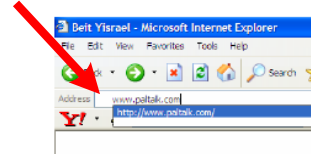

INSTRUCTIONS FOR JOINING US ON PALTALK

STEP 1: START YOUR INTERNET PROGRAM AND TYPE: www.paltalk.com IN THE ADDRESS BAR

STEP 2: WHEN THE PALTALK PAGE OPENS, CLICK ON DOWNLOAD PALTALK SCENE FOR FREE