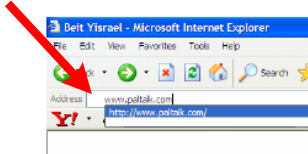

INSTRUCTIONS FOR JOINING US ON PALTALK

STEP 1: START YOUR INTERNET PROGRAM AND TYPE: www.paltalk.com IN THE ADDRESS BAR

STEP 2: WHEN THE PALTALK PAGE OPENS, CLICK ON DOWNLOAD PALTALK SCENE FOR FREE