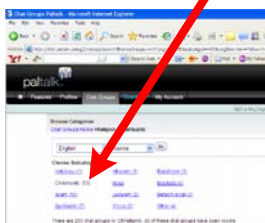

STEP 4: CLICK CHAT GROUPS

STEP 5: SELECT THE RELIGION AND SPIRITUALITY CATEGORY

STEP 6: SELECT THE CHRISTIAN CATEGORY

STEP 7: SCROLL THROUGH THE ROOMS UNTIL YOU FIND OUR ROOM. IT IS NAMED "Beit Yisrael Shabbat Praise LIVE"