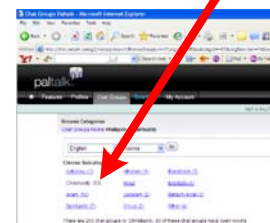

STEP 4: CLICK CHAT GROUPS

STEP 5: SELECT THE RELIGION AND SPIRITUALITY CATEGORY

STEP 6: SELECT THE CHRISTIAN CATEGORY

STEP 7: SCROLL THROUGH THE ROOMS UNTIL YOU FIND OUR ROOM. IT IS NAMED "Beit Yisrael Shabbat Praise LIVE"

STEP 8: CLICK THE BUTTON THAT SAYS JOIN THE GROUP

INSTRUCTIONS FOR JOINING US ON PALTALK

STEP 1: START YOUR INTERNET PROGRAM AND TYPE: www.paltalk.com IN THE ADDRESS BAR

STEP 2: WHEN THE PALTALK PAGE OPENS, CLICK ON DOWNLOAD PALTALK SCENE FOR FREE

STEP 3: SET UP YOUR ACCOUNT. CREATE A USER NAME AND PASSWORD AND LOG IN.

STEP 4: CLICK CHAT GROUPS

STEP 5: SELECT THE RELIGION AND SPIRITUALITY CATEGORY

STEP 6: SELECT THE CHRISTIAN CATEGORY

STEP 7: SCROLL THROUGH THE ROOMS UNTIL YOU FIND OUR ROOM. IT IS NAMED "Beit Yisrael Shabbat Praise LIVE"