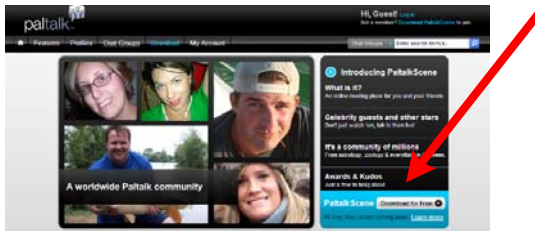

INSTRUCTIONS FOR JOINING US ON PALTALK

STEP 1: START YOUR INTERNET PROGRAM AND TYPE: www.paltalk.com IN THE ADDRESS BAR

STEP 2: WHEN THE PALTALK PAGE OPENS, CLICK ON DOWNLOAD PALTALK SCENE FOR FREE

STEP 3: SET UP YOUR ACCOUNT. CREATE A USER NAME AND PASSWORD AND LOG IN.

STEP 4: CLICK CHAT GROUPS